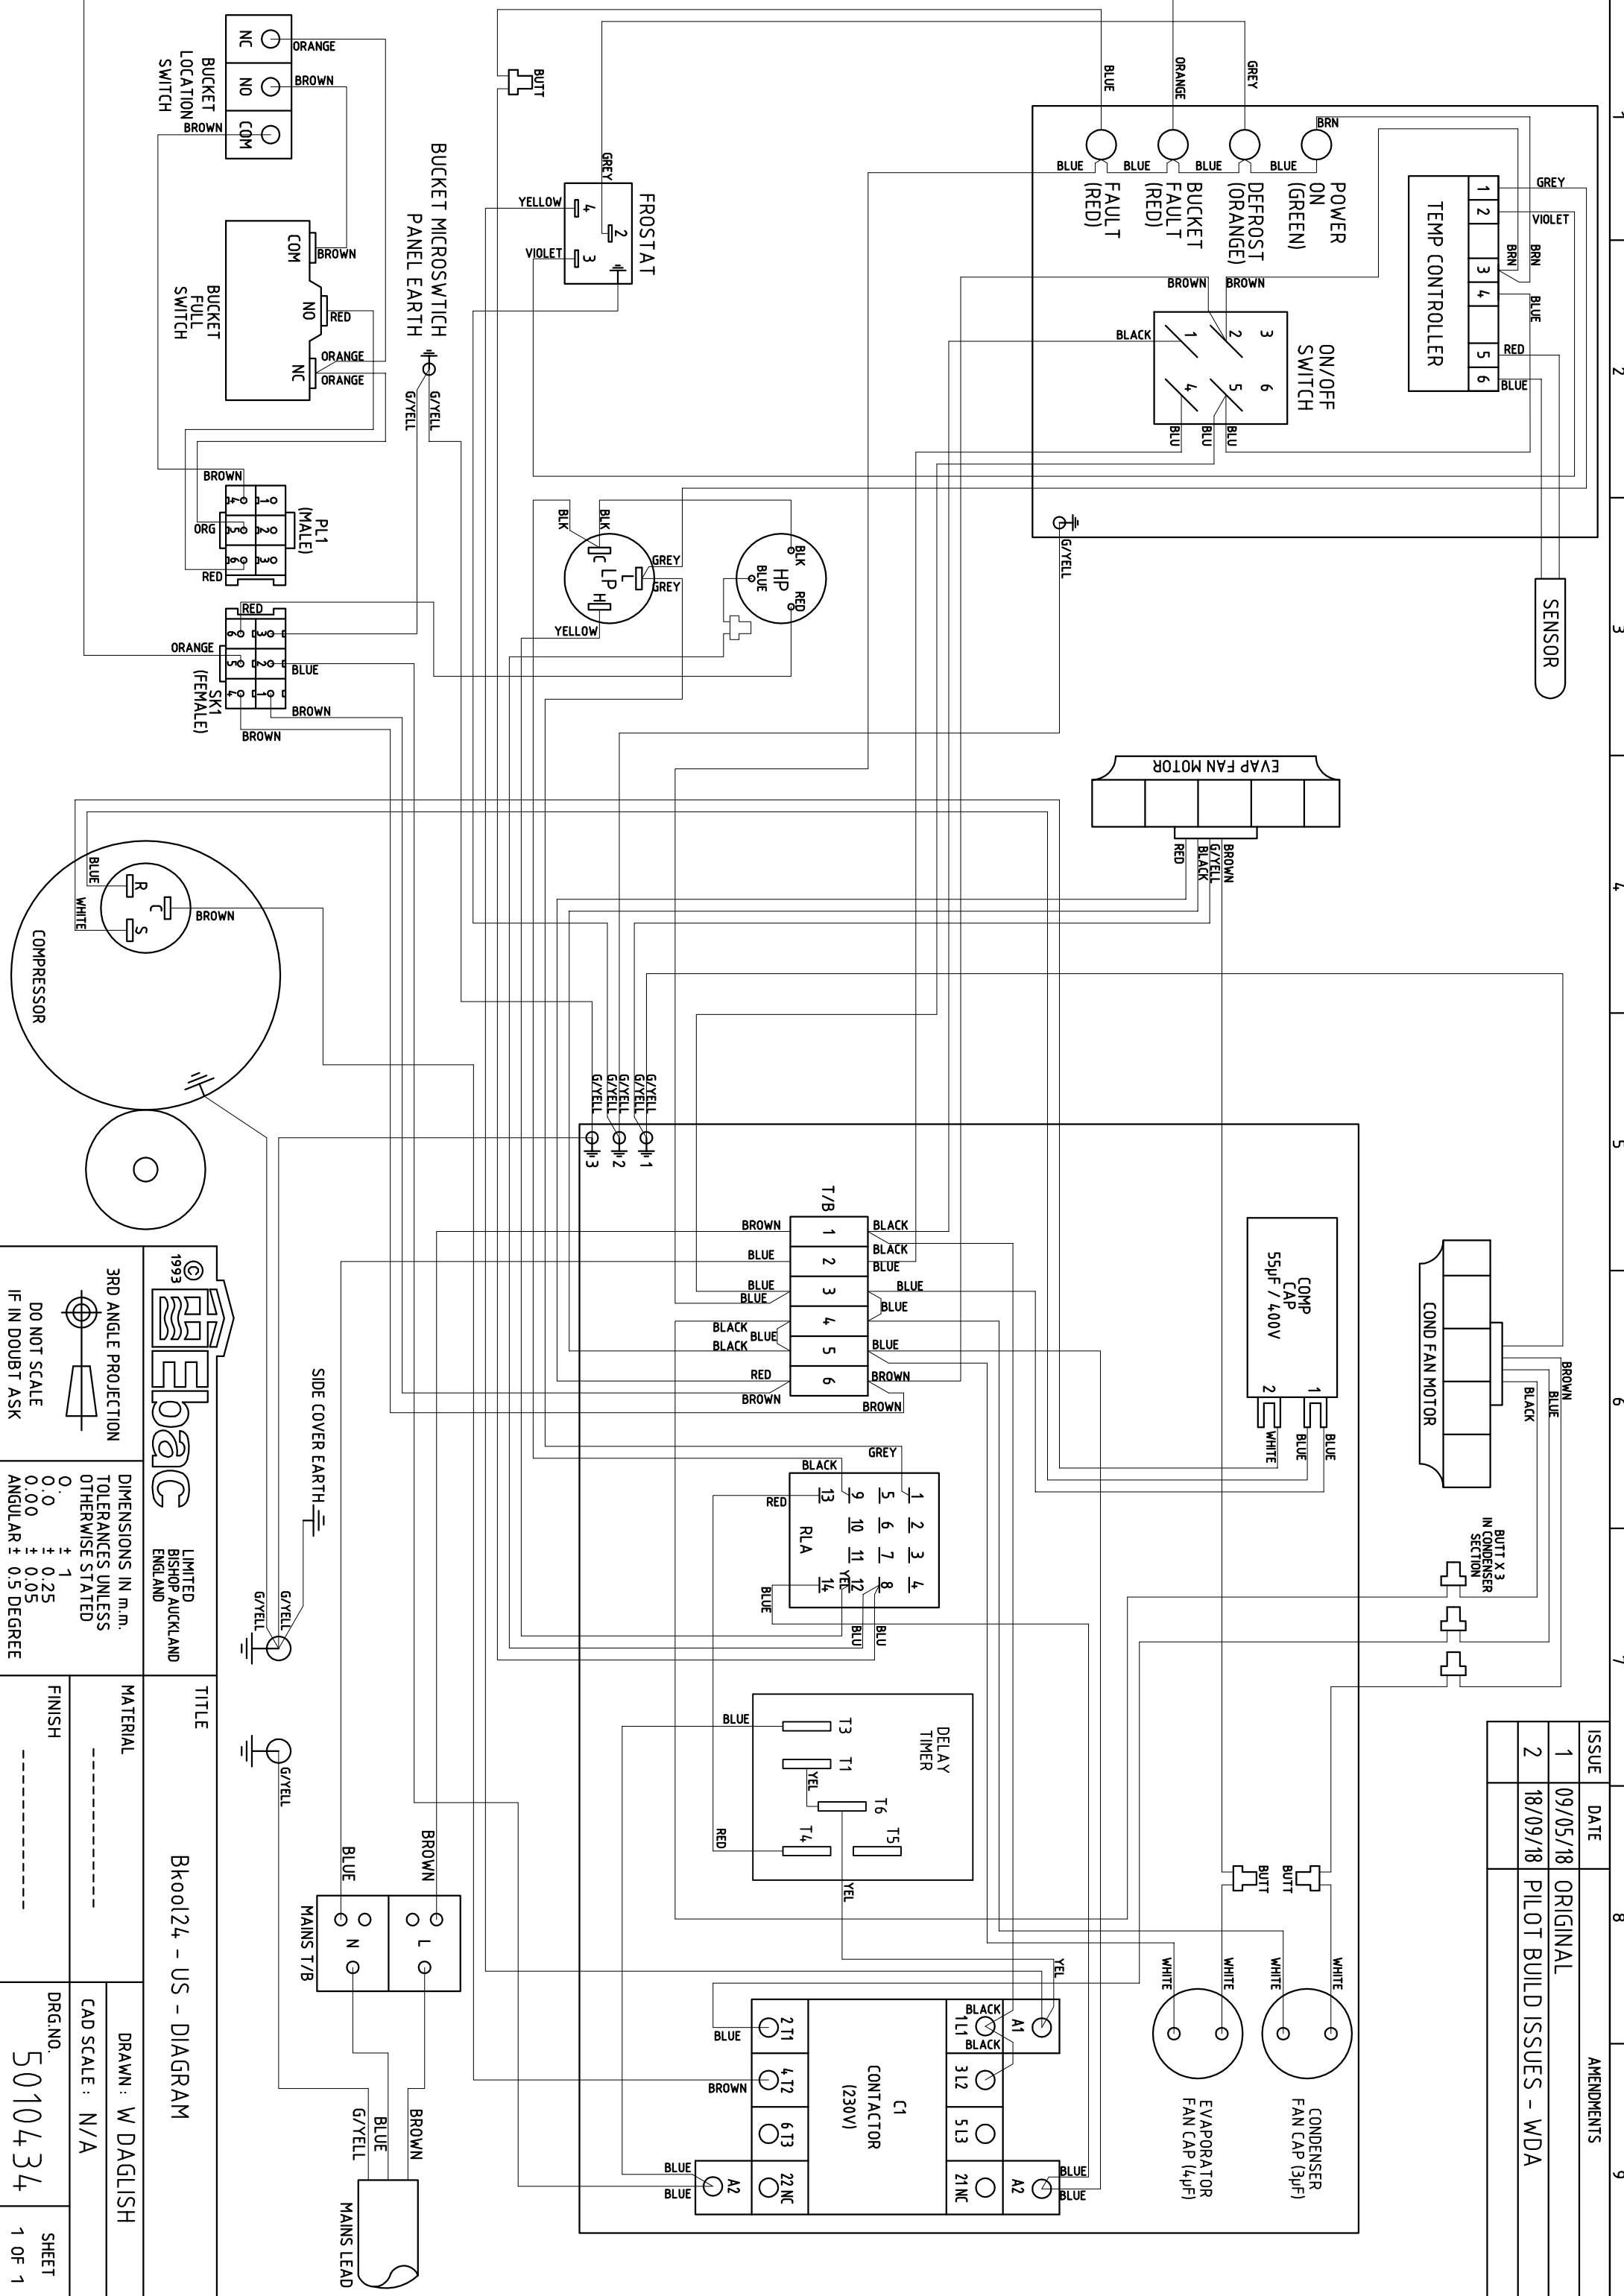

ISSUE	DATE	AMENDMENTS
1	09/05/18	ORIGINAL
2	18/09/18	PILOT BUILD ISSUES - WDA

1993 **EBAC** LIMITED BISHOP AUCKLAND ENGLAND
 TITLE: Bkool24 - US - DIAGRAM
 MATERIAL: -----
 FINISH: -----
 DRAWN: W DAGLISH
 CAD SCALE: N/A
 DRG.NO: 5010434
 SHEET: 1 OF 1

3RD ANGLE PROJECTION
 DO NOT SCALE
 IF IN DOUBT ASK
 DIMENSIONS IN m.m.
 TOLERANCES UNLESS OTHERWISE STATED
 0.0 ± 0.25
 0.00 ± 0.05
 ANGULAR ± 0.5 DEGREE